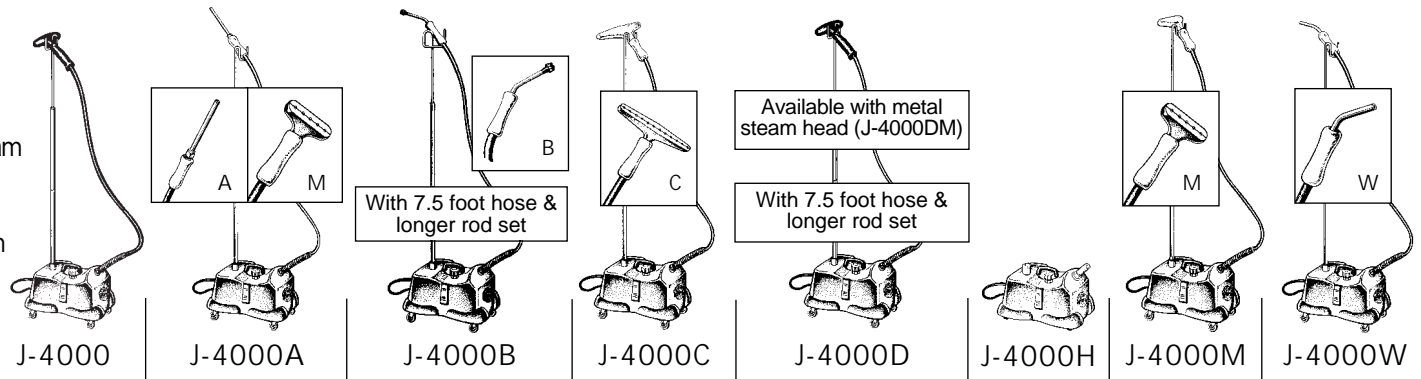

## Consumer

Clothing		•		BEST		•		BEST	•
Steam Cleaning			•				•		
Wallpaper									
Drapes		•		•		•		•	
Furniture		•		•		•		•	
Wigs					BEST				
Travel									BEST

Jiffy® Steamer Liquid Cleaner is safe to remove hard water scale on all Jiffy® Steamer models.

Each J-4000 Pro-Line model features a clear, built-in sight gauge. It allows you to view the water level in the boiler tank. It is also designed to indicate sediment build-up.

**Index**

- A = upholstery
- B = steam brush
- C = carpet
- D = drapery
- DM = metal steam head for drapery
- H = hat
- M = metal steam head with wooden handle
- W = wig