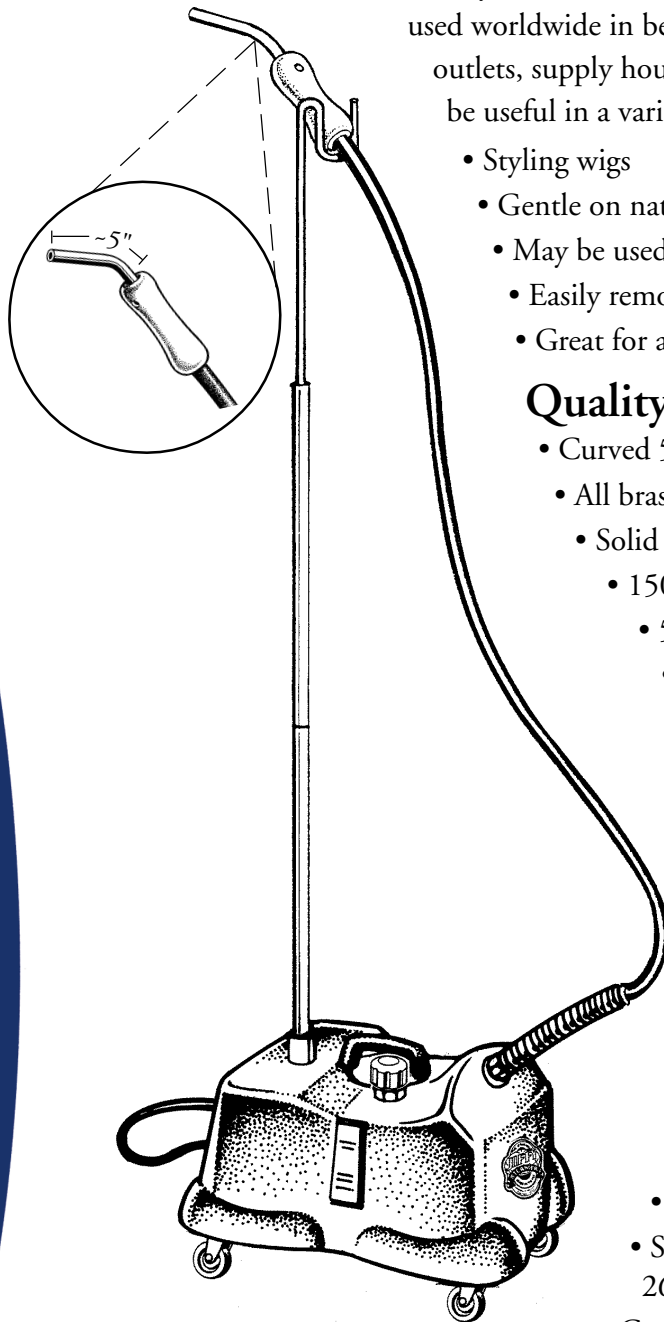

Worldwide Leader in Steaming Equipment Since 1940

Jiffy® Steamer Model J-4000W®

Pro-Line Series

Engineered to last.

The Jiffy® Steamer Model J-4000W® is our professional grade specialty steamer used worldwide in beauty salons, hair replacement establishments, rental outlets, supply houses and window film installation companies. This unit can be useful in a variety of settings and applications, including:

- Styling wigs
- Gentle on natural and artificial hair
- May be used with rollers to achieve and set long lasting styles
- Easily removes old window film
- Great for any application that requires a tight concentration of steam

Quality Features:

- Curved 5" brass pipe directs steam in a tight pattern
- All brass couplings
- Solid die cast aluminum outer housing for durability
 - 1500 watt incoloy heating element
 - 50/60 Hertz electrical system
 - 304 stainless steel internal boiler tank
 - No water lines that could become clogged with hard water deposits
 - Sight gauge for quick view of water level and sediment build-up
 - Color-coded high temperature wiring
 - Convenient PREHEAT and STEAM settings
 - Fusible link with automatic shut-off for safety
 - 360 degree swivel casters for mobility
 - 24 hour repair service available
 - 230 Volt units available upon request at no extra charge
 - UL, CSA, NOM, ANCE, TUV/GS and CE listed
- Made in the USA
- Shipping Weight: 26 pounds
- Carton size: 20" x 12" x 13½"