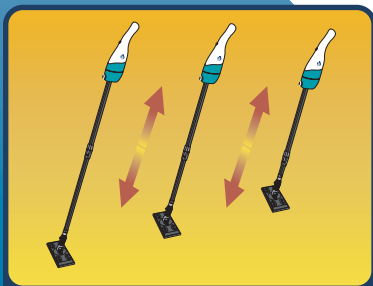

Power spray button allows easy control of the amount of cleaning solution that is released

Perfect for use on any type of hard floor

Power spray button allows for maximum control

Powerful spray thoroughly coats surfaces

Telescopic pole provides easy reach to any surface

Quickly and easily clean windows and mirrors

BATTERY OPERATED
(BATTERIES INCLUDED)

MODEL CF-121

A Mopping Solution for the New Millenium

- Includes Both Disposable and Reusable Cleaning Cloths - Utilize Whichever is the Most Convenient
- Works Vertically to Clean Windows, Mirrors, and More
- Telescopic Pole Provides Added Reach and Exceptional Versatility
- Power Spray Button Allows Easy Control of the Amount of Cleaning Solution that is Released
- Perfect for Use on Any Type of Hard Floor