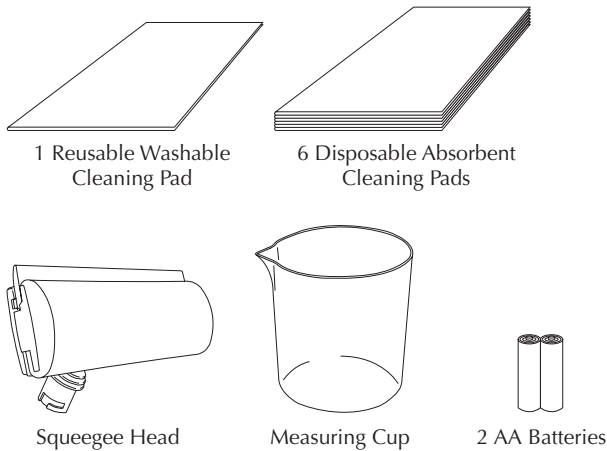

Telescopic pole provides easy reach to any surface

Quickly and easily clean windows and mirrors

BATTERY OPERATED
(BATTERIES INCLUDED)

MODEL CF-121

A Mopping Solution for the New Millenium

- Includes Both Disposable and Reusable Cleaning Cloths - Utilize Whichever is the Most Convenient
- Works Vertically to Clean Windows, Mirrors, and More
- Telescopic Pole Provides Added Reach and Exceptional Versatility
- Power Spray Button Allows Easy Control of the Amount of Cleaning Solution that is Released
- Perfect for Use on Any Type of Hard Floor

ACCESSORIES INCLUDED:

MASTER CARTON	QUANTITY	UNIT INFO	MISCELLANEOUS
Units Per MC 8	20' Container 2200 *	Unit Box Dim. (LxWxH) 37.4" x 2.47" x 4.73"	UPC# 0-47171-12100-4
Dimension (LxWxH) 36.80" x 16.93" x 10.24"	40' Container 4400 *	Unit Box Weight 2.42 lbs	ITF# 100-47171-12100-1
Gross Weight 23.4 lbs	40' HQ Container 5368 *	Unit Dim. (LxWxH) 35.44" x 14.57" x 9.25"	Drop Test Approved
Cube 3.72 cu. ft.	Pallet 304 *	Weight 2.16 lbs	