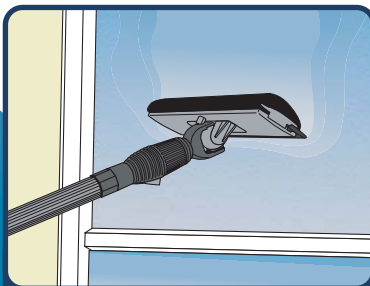

Power spray button allows easy control of the amount of cleaning solution that is released

Perfect for use on any type of hard floor

Power spray button allows for maximum control

Powerful spray thoroughly coats surfaces

Telescopic pole provides easy reach to any surface

Quickly and easily clean windows and mirrors

BATTERY OPERATED
(BATTERIES INCLUDED)

MODEL CF-121

A Mopping Solution for the New Millenium

- Includes Both Disposable and Reusable Cleaning Cloths - Utilize Whichever is the Most Convenient
- Works Vertically to Clean Windows, Mirrors, and More
- Telescopic Pole Provides Added Reach and Exceptional Versatility
- Power Spray Button Allows Easy Control of the Amount of Cleaning Solution that is Released
- Perfect for Use on Any Type of Hard Floor