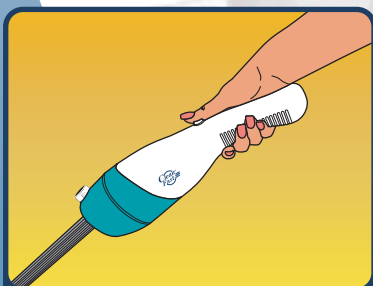

by Top Innovations, Inc.

POWER MOP™

A Mopping Solution for the New Millenium

Works vertically to clean windows, mirrors, and more

Telescopic pole provides added reach and exceptional versatility

Includes both disposable and reusable cleaning cloths - utilize whichever is the most convenient

Power spray button allows easy control of the amount of cleaning solution that is released

Perfect for use on any type of hard floor

Power spray button allows for maximum control

Powerful spray thoroughly coats surfaces

Telescopic pole provides easy reach to any surface

Quickly and easily clean windows and mirrors

BATTERY OPERATED
(BATTERIES INCLUDED)

MODEL CF-121

A Mopping Solution for the New Millenium

- Includes Both Disposable and Reusable Cleaning Cloths - Utilize Whichever is the Most Convenient
- Works Vertically to Clean Windows, Mirrors, and More
- Telescopic Pole Provides Added Reach and Exceptional Versatility
- Power Spray Button Allows Easy Control of the Amount of Cleaning Solution that is Released
- Perfect for Use on Any Type of Hard Floor