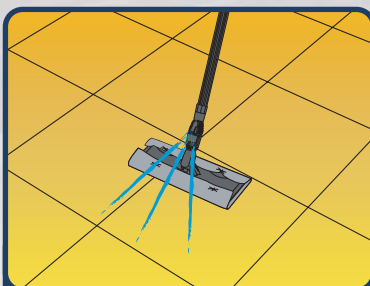

by Top Innovations, Inc.

POWER MOP™

A Mopping Solution for the New Millenium

Works vertically to clean windows, mirrors, and more

Telescopic pole provides added reach and exceptional versatility

Includes both disposable and reusable cleaning cloths - utilize whichever is the most convenient

Power spray button allows easy control of the amount of cleaning solution that is released

Perfect for use on any type of hard floor

Power spray button allows for maximum control

Powerful spray thoroughly coats surfaces

Telescopic pole provides easy reach to any surface

Quickly and easily clean windows and mirrors

BATTERY OPERATED
(BATTERIES INCLUDED)

MODEL CF-121

A Mopping Solution for the New Millenium

- Includes Both Disposable and Reusable Cleaning Cloths - Utilize Whichever is the Most Convenient
- Works Vertically to Clean Windows, Mirrors, and More
- Telescopic Pole Provides Added Reach and Exceptional Versatility
- Power Spray Button Allows Easy Control of the Amount of Cleaning Solution that is Released
- Perfect for Use on Any Type of Hard Floor